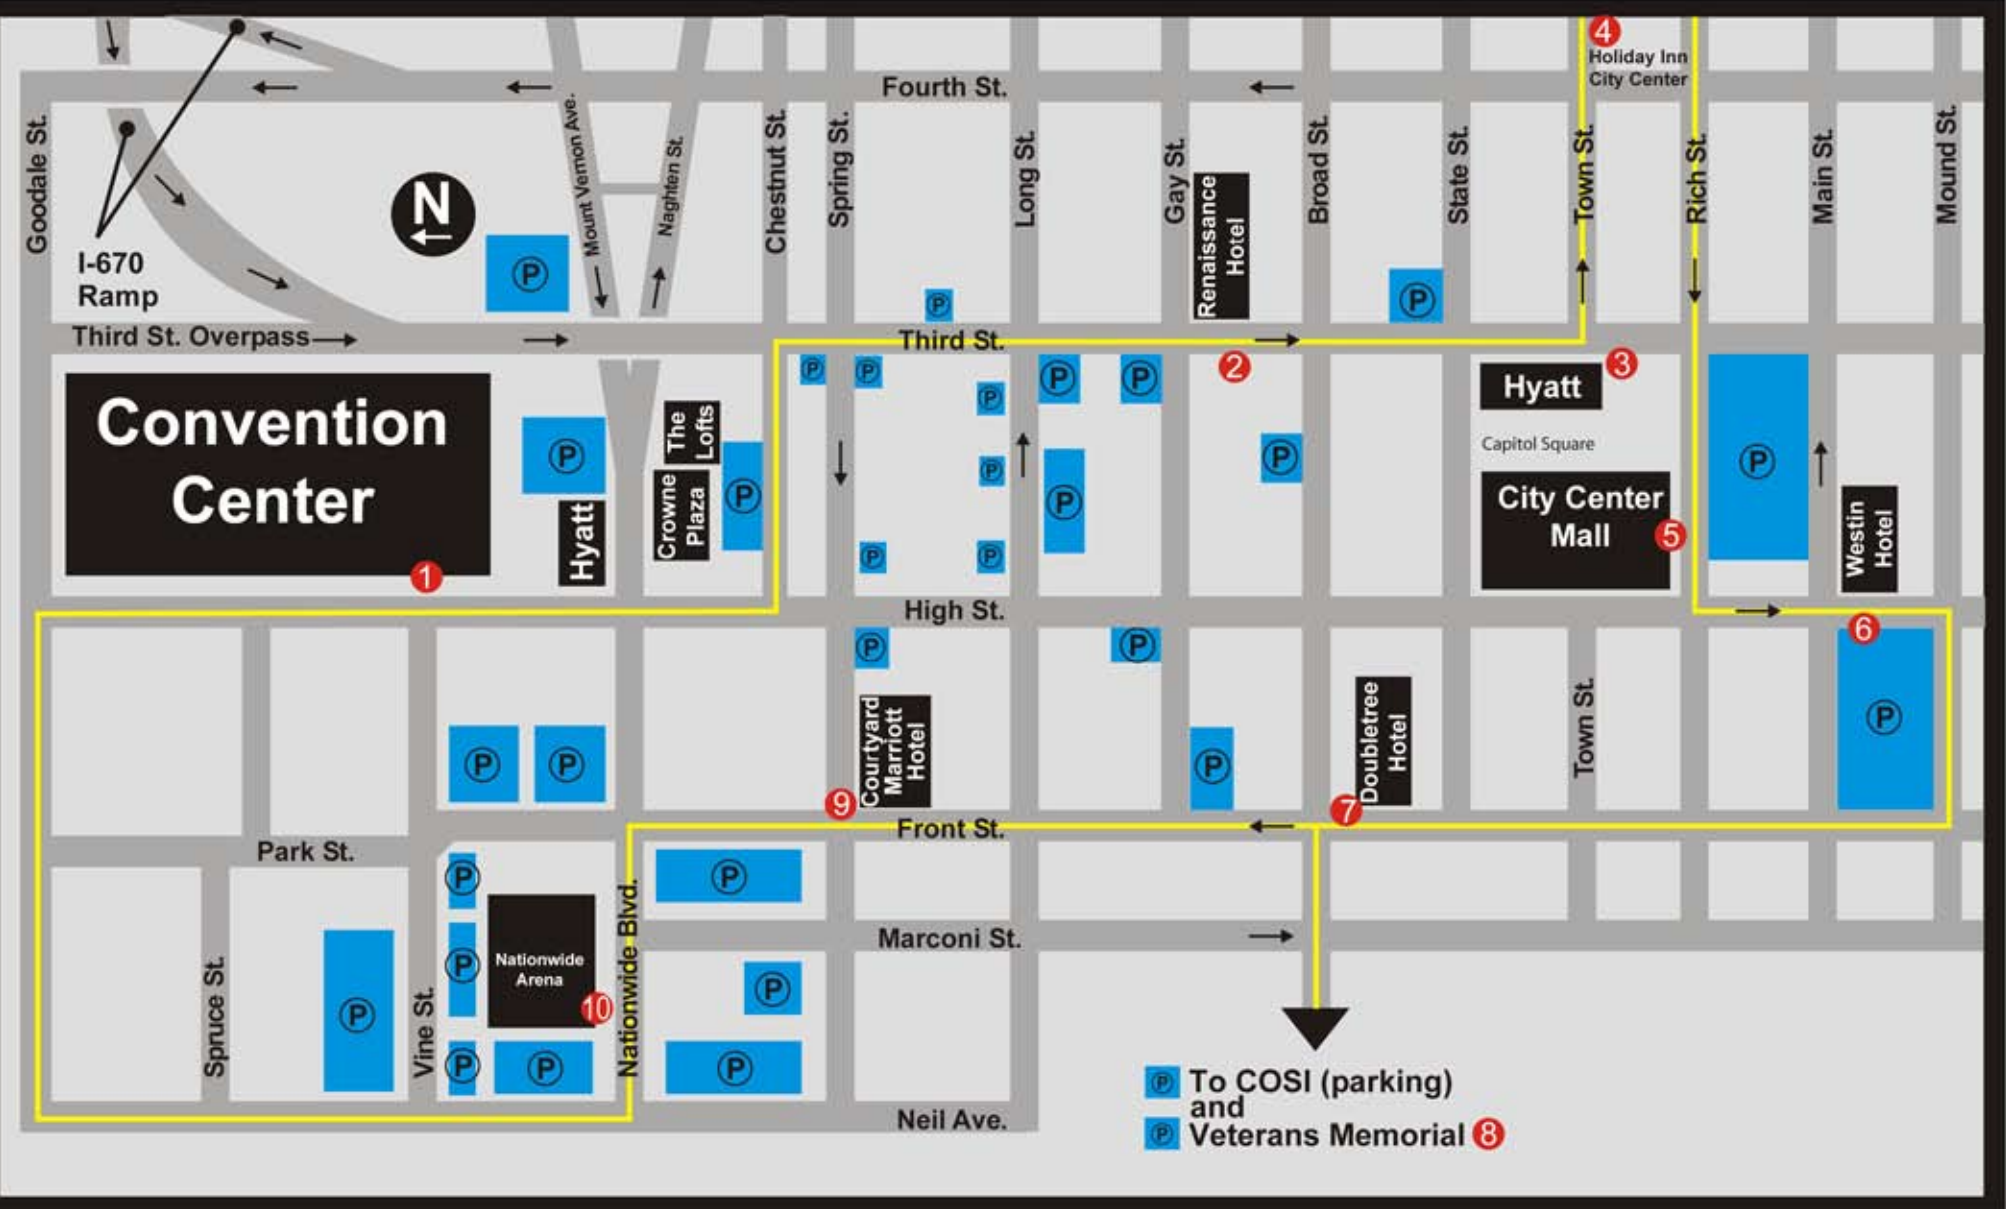

# Arnold Sports Festival Parking Map 2011

- P Parking
- Shuttle Stop
- Shuttle Route
- Direction of Traffic Flow

Map Provided by:  
**Standard Parking**

This map is for informational purposes only and is not to scale. Classic Productions, Inc is not held responsible for posted parking facility hourly rates during weekend. Additional parking facilities are also available but may not be noted on map.